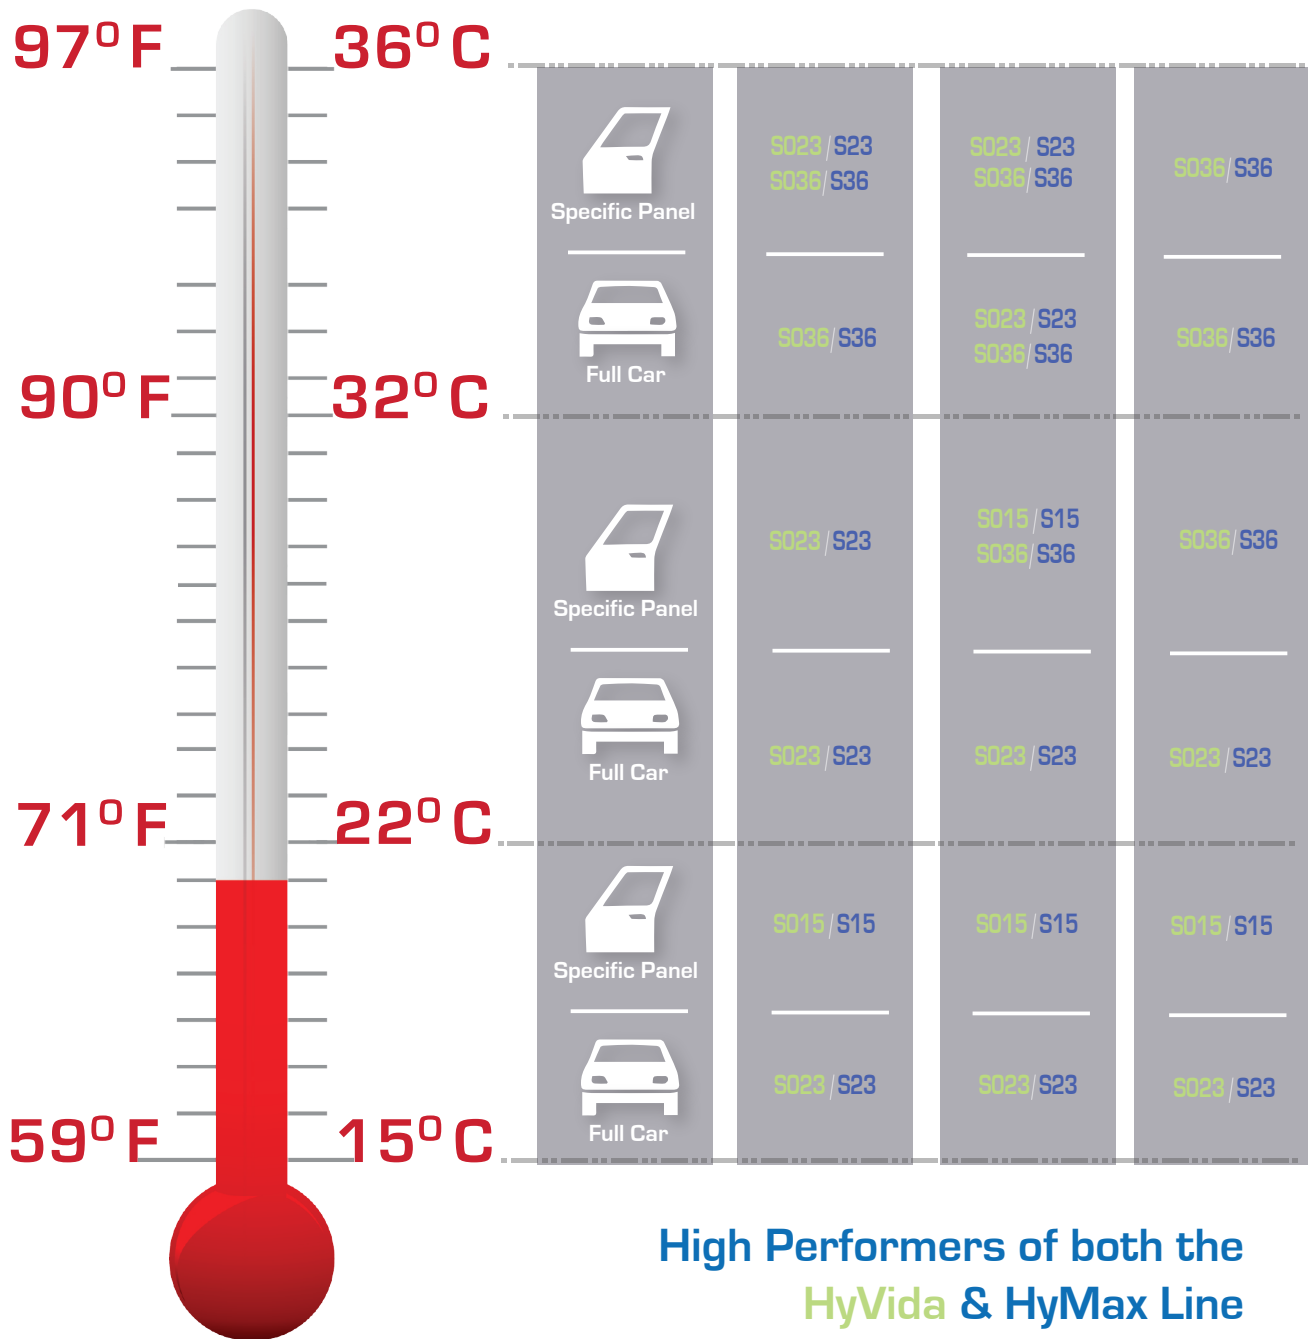

Reducer TDS

Legend
 Green = HyVida
 Blue = HyMax

PARTS

Opaque Colors

Bicoat

Clear Top Coat

High Performers of both the
 HyVida & HyMax Line

ONE OF THE MAIN CHARACTERISTICS OF THE REDUCERS IS POSSIBILITIES OF COVERING LARGE AREAS IN ALL CLIMATE CONDITIONS. UNIVERSAL REDUCER, S025, IS ALSO AVAILABLE.